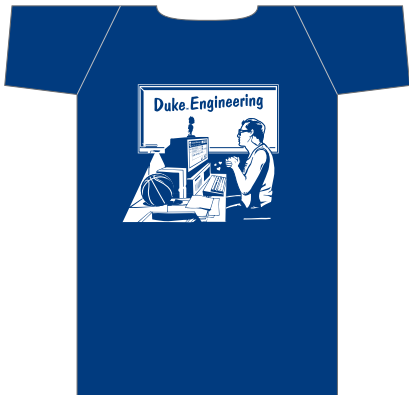

# COLORS USED

Front

Back

STANDARD MEDIUM T-SHIRT FRONT

Imprint Size: 4" wide (approx)

STANDARD MEDIUM T-SHIRT BACK

Imprint Size: 10"x10"(approx)